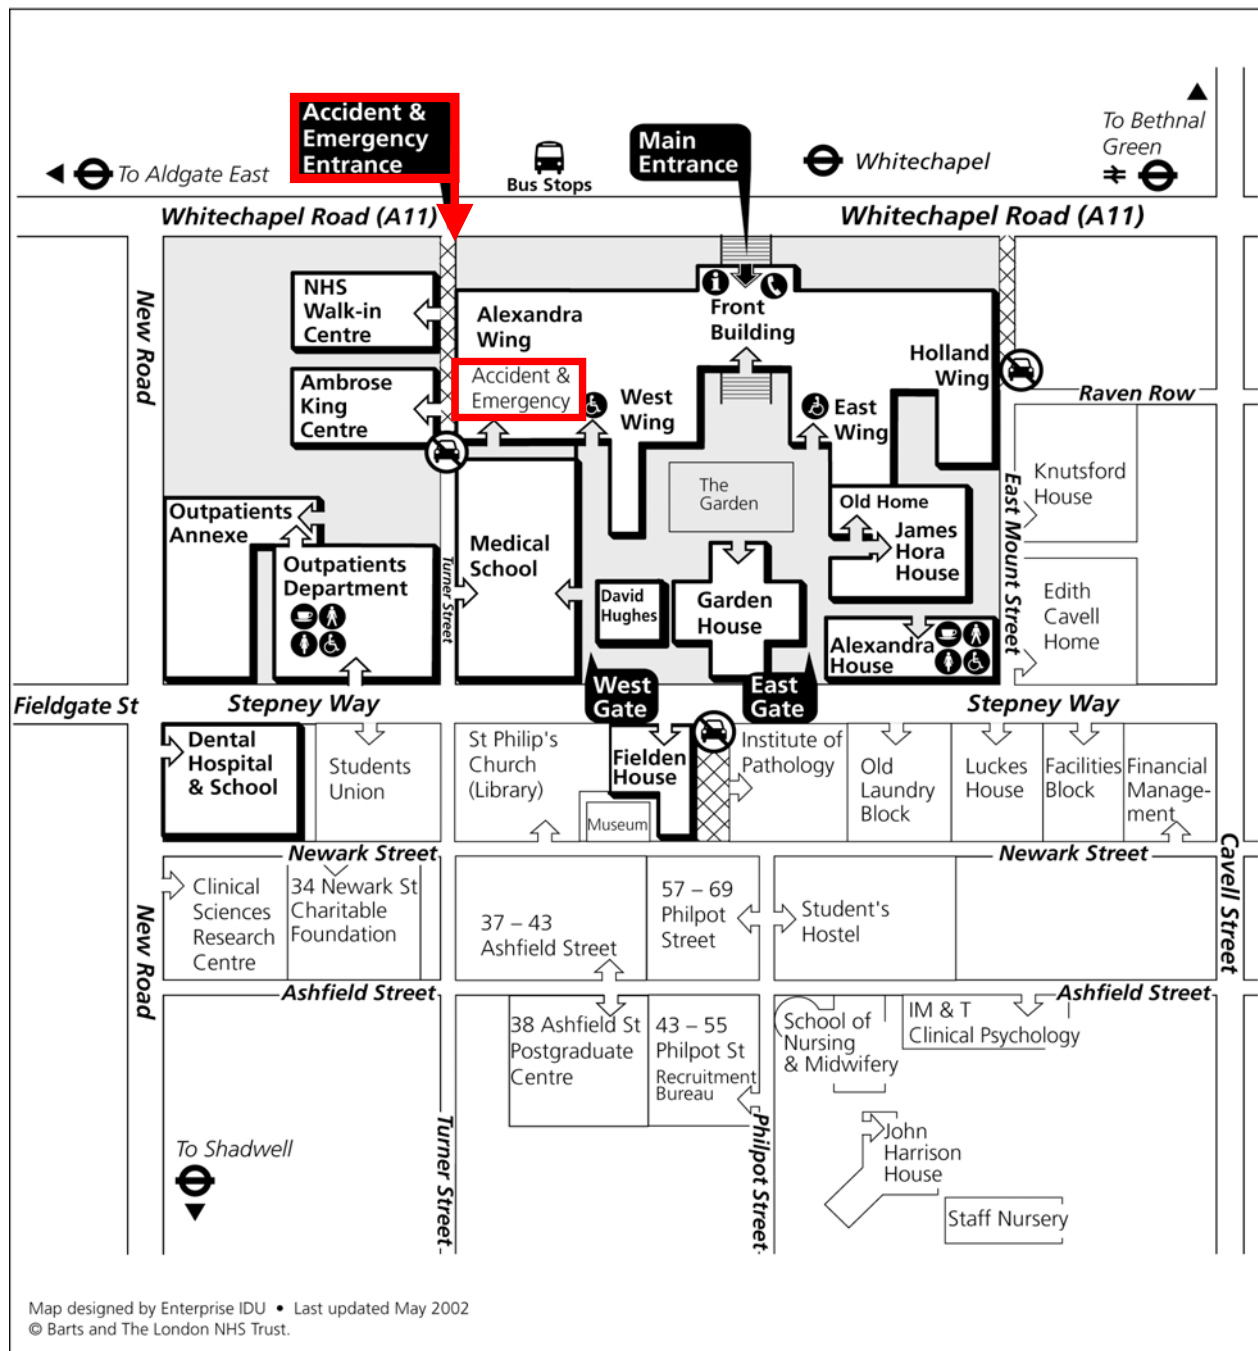

Getting to The Royal London Hospital

Whitechapel, London E1 1BB

Switchboard 020 7377 7000

www.bartsandthelondon.nhs.uk

Please use public transport or get someone to drop you off.

Parking: There are no dedicated car parking facilities for patients or visitors. There are a small number of public parking spaces for people with disabilities outside the hospital in Stepney Way.

Buses: 25, 106, 253, 115 and D3 stop outside, or close to the hospital.

Trains and Underground: The nearest underground station is Whitechapel (opposite the hospital). The nearest mainline station is Liverpool Street.